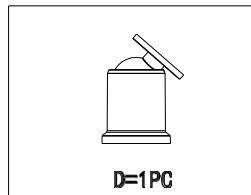

IDISPLAY

A=1PC

M5X15
B=4PCS

D=2PCS

M4X20
E=4PCS

M5X14
G=4PCS

Option:

1:Fasten the steel base on the desk use the screw (E).

2:Fasten the steel base (H) use the computer anti-theft lock.