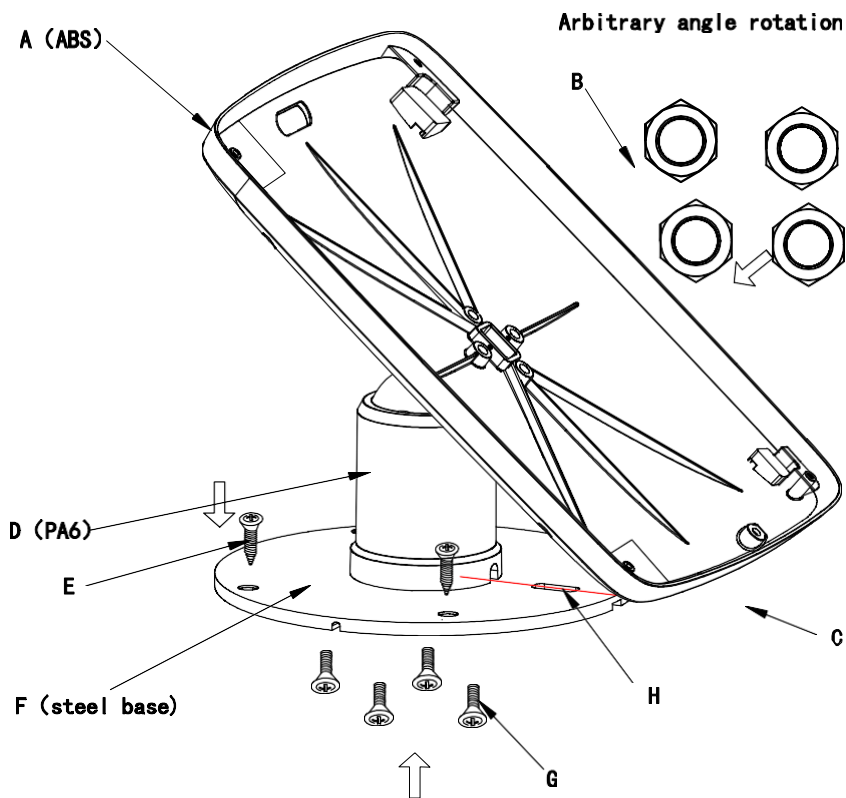

IDISPLAY

A=1PC

M5X15
B=4PCS

D=2PCS

M4X20
E=4PCS

M5X14
G=4PCS

Option:

1:Fasten the steel base on the desk use the screw (E).

2:Fasten the steel base (H) use the computer anti-theft lock.